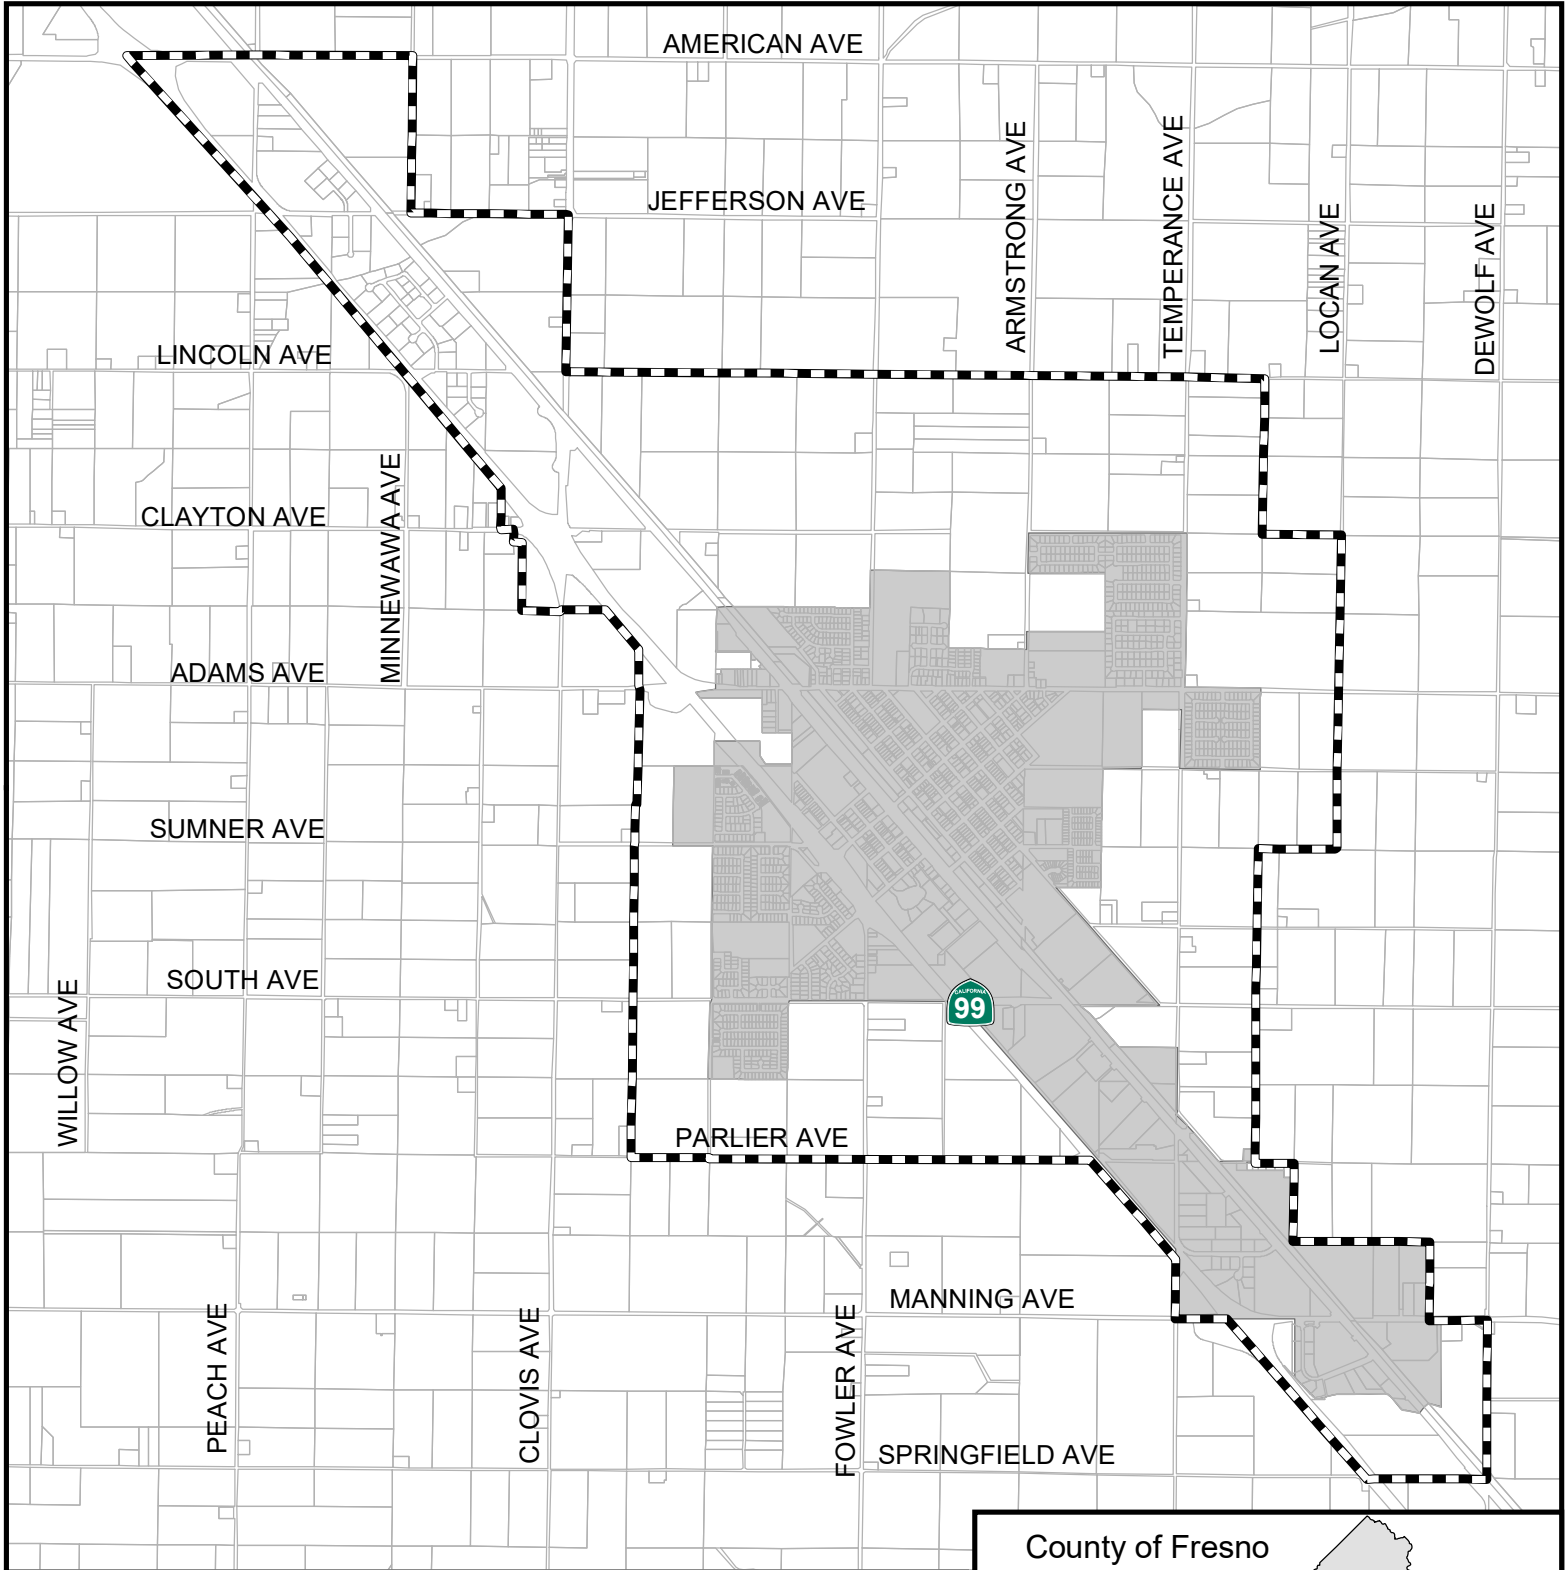

# City of Fowler

## Fresno Local Agency Formation Commission

-  Sphere of influence
-  City limits

Incorporated: 1908  
 Sphere updated: 7/11/2007  
 City limits: 1,623 Acres  
 Sphere area: 4,474 Acres

Map prepared: 06/17/2020

### County of Fresno