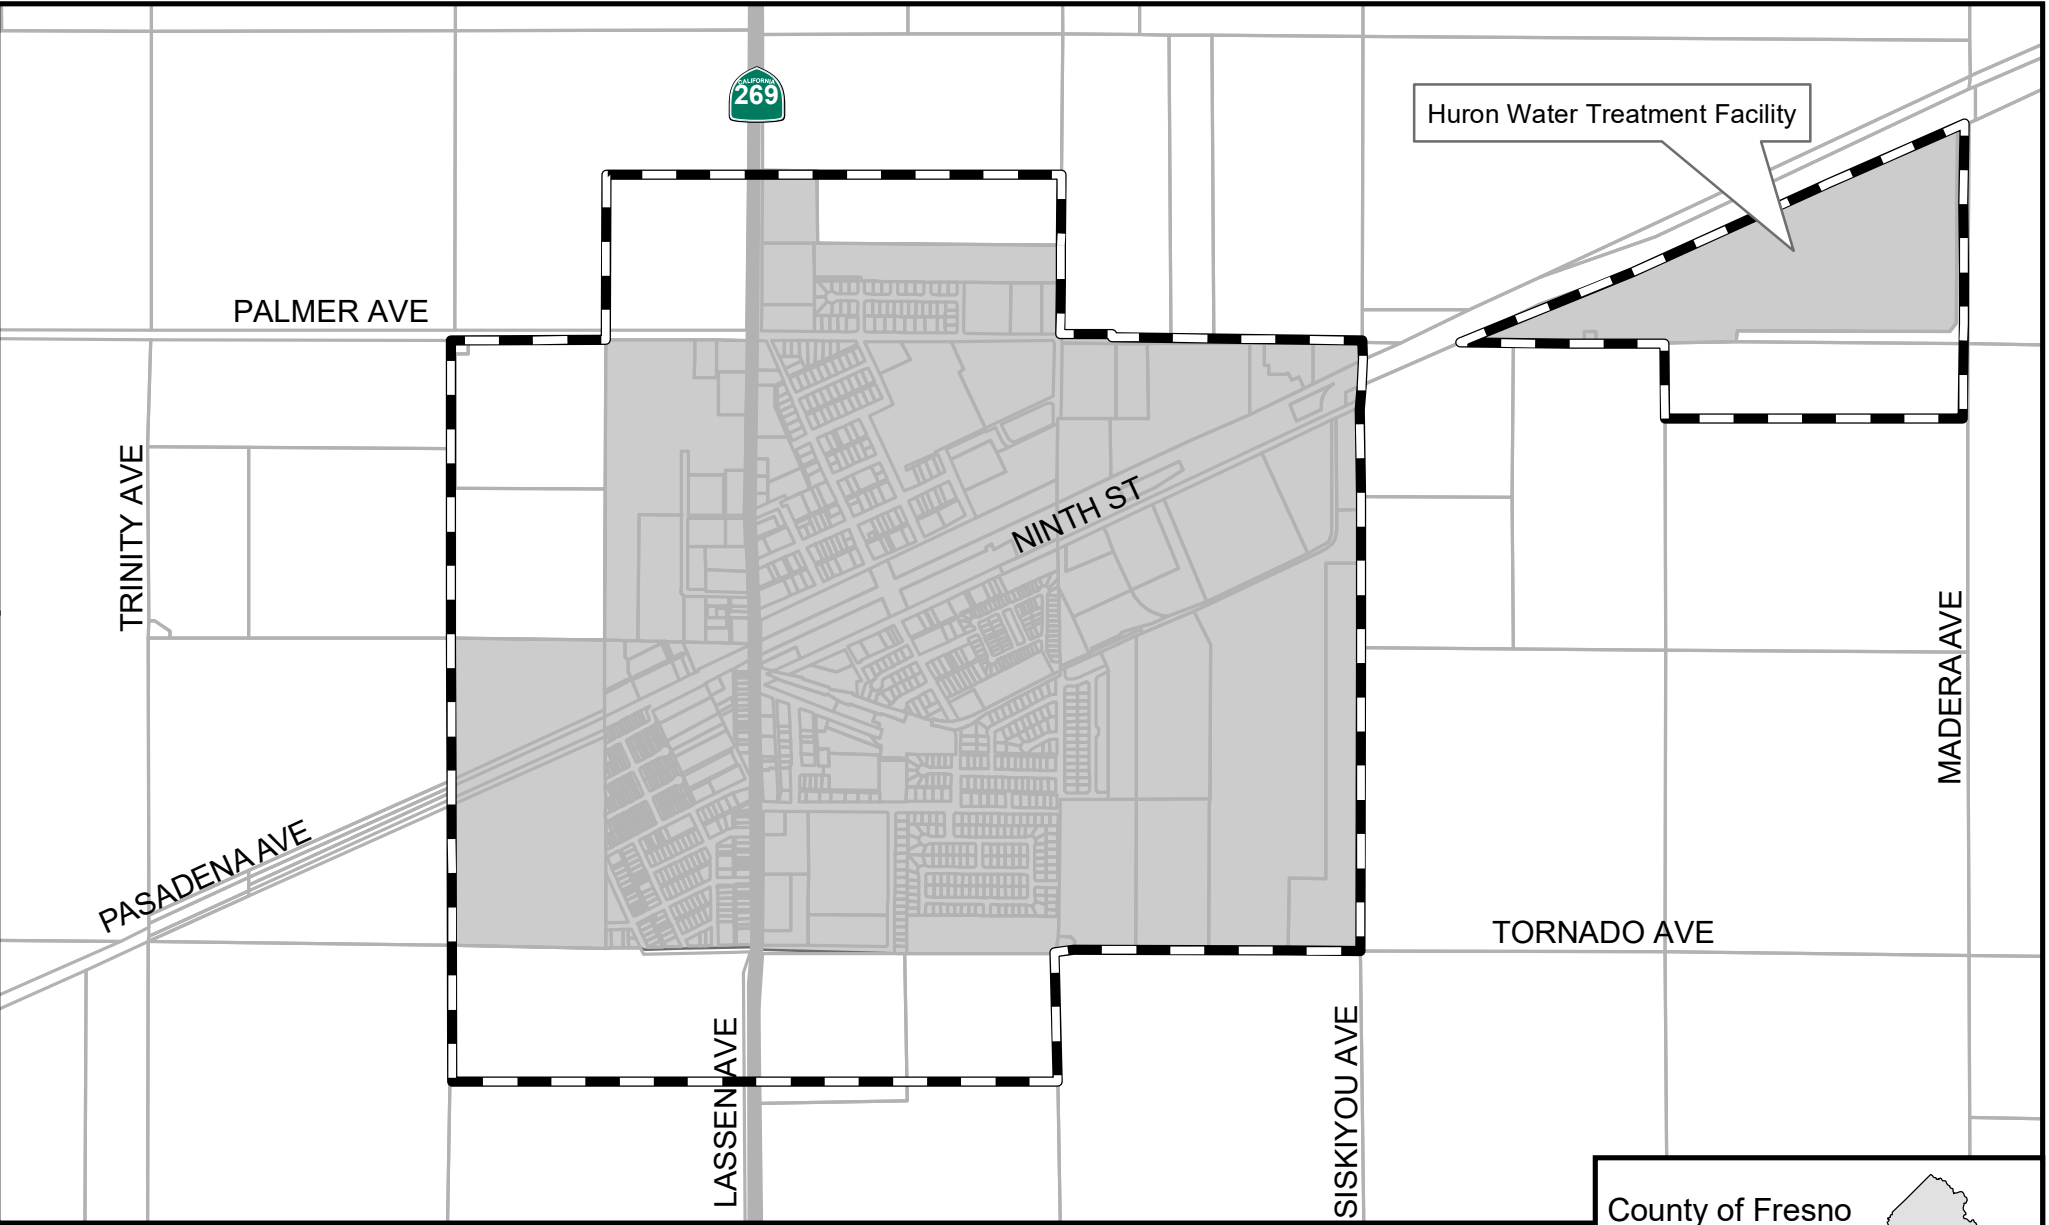

City of Huron

Fresno Local Agency Formation Commission

Sphere of influence

City limits

Incorporated: 1951
Sphere updated: 9/11/2019
Sphere area: 1,381 acres
City limits: 1,041 acres

Map prepared: 10/08/2019