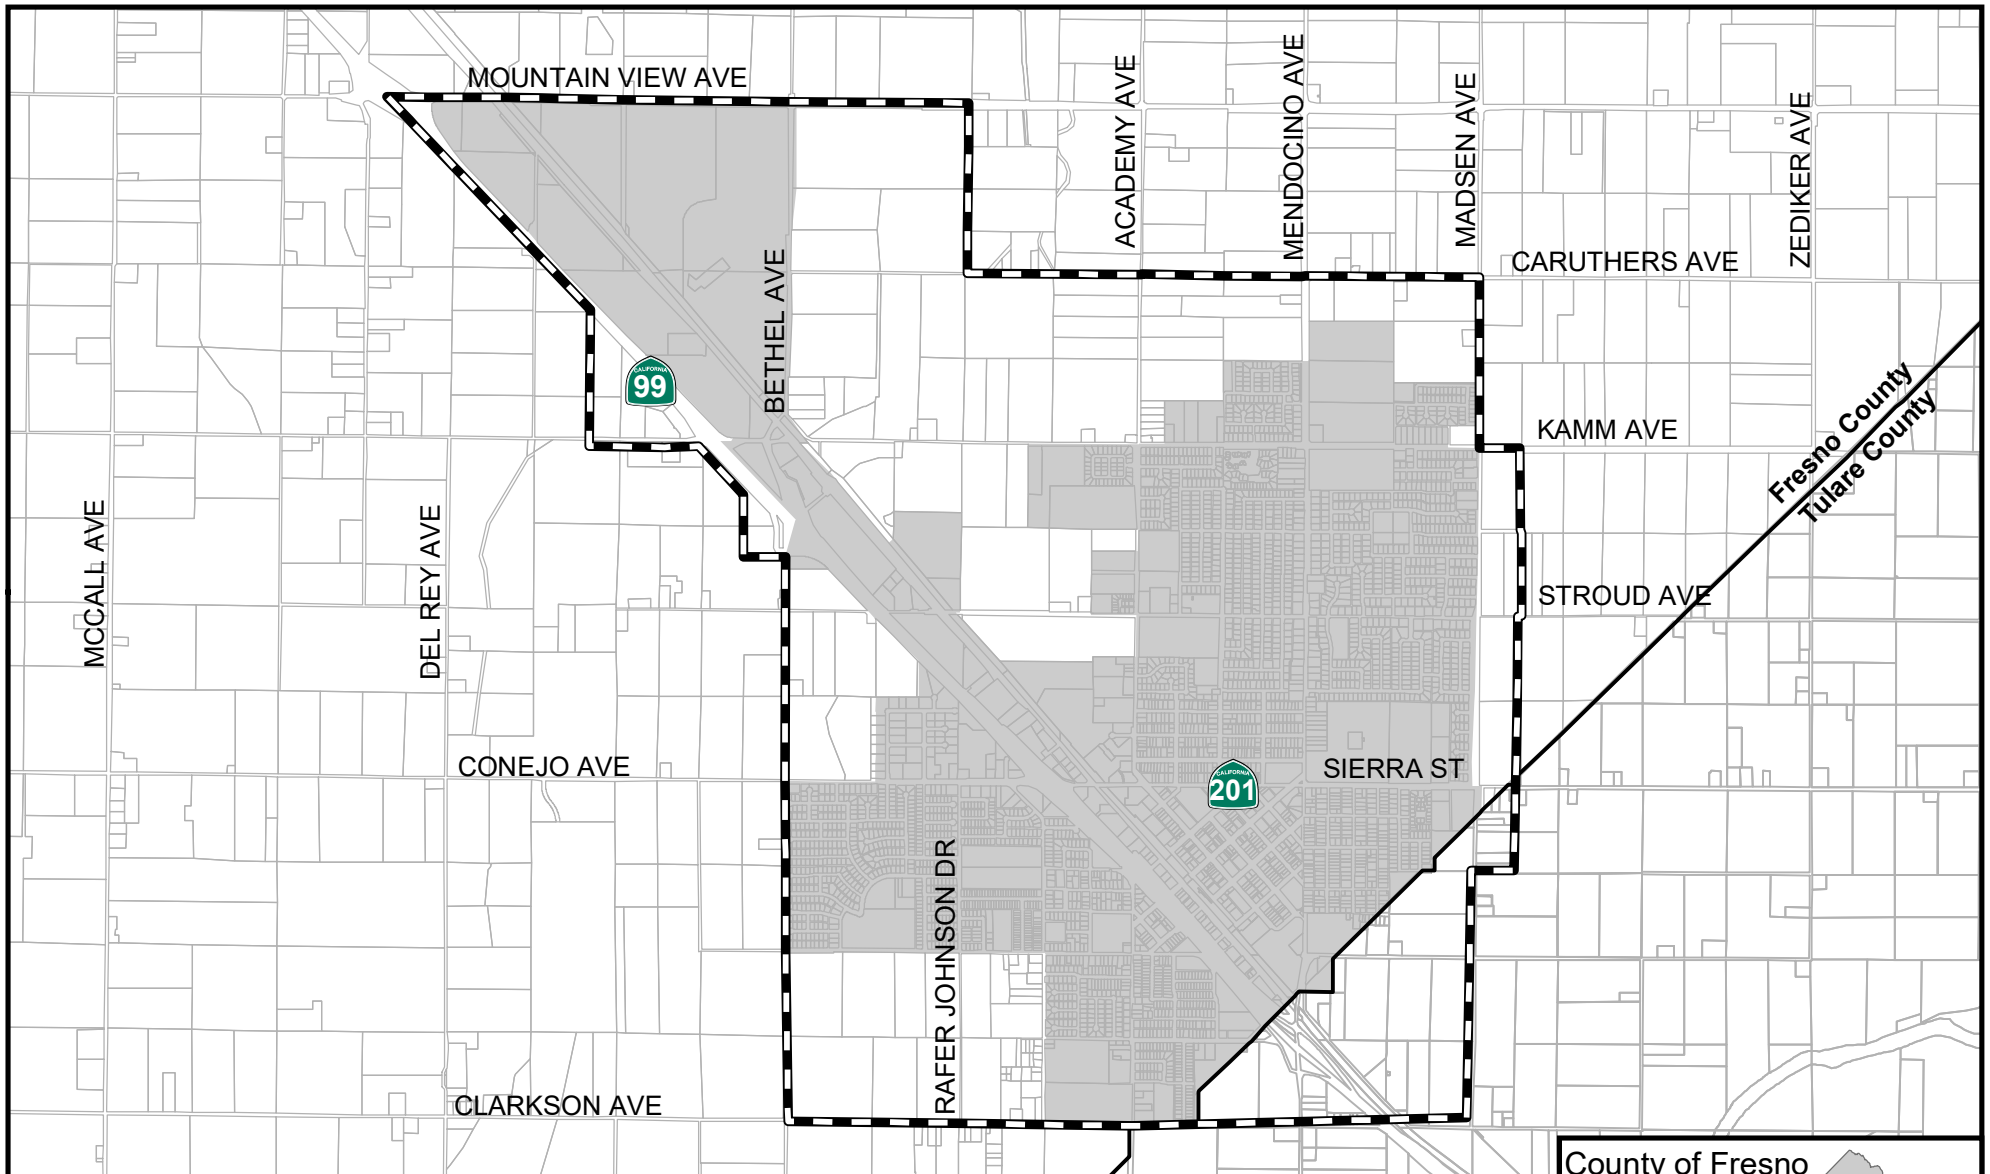

City of Kingsburg

Fresno Local Agency Formation Commission

-  Sphere of influence
-  City limits

Incorporated: 1908
 Sphere updated: 7/11/2007
 City limits: 2,362 Acres
 Sphere area: 4,019 Acres

Map prepared: 06/17/2020

County of Fresno