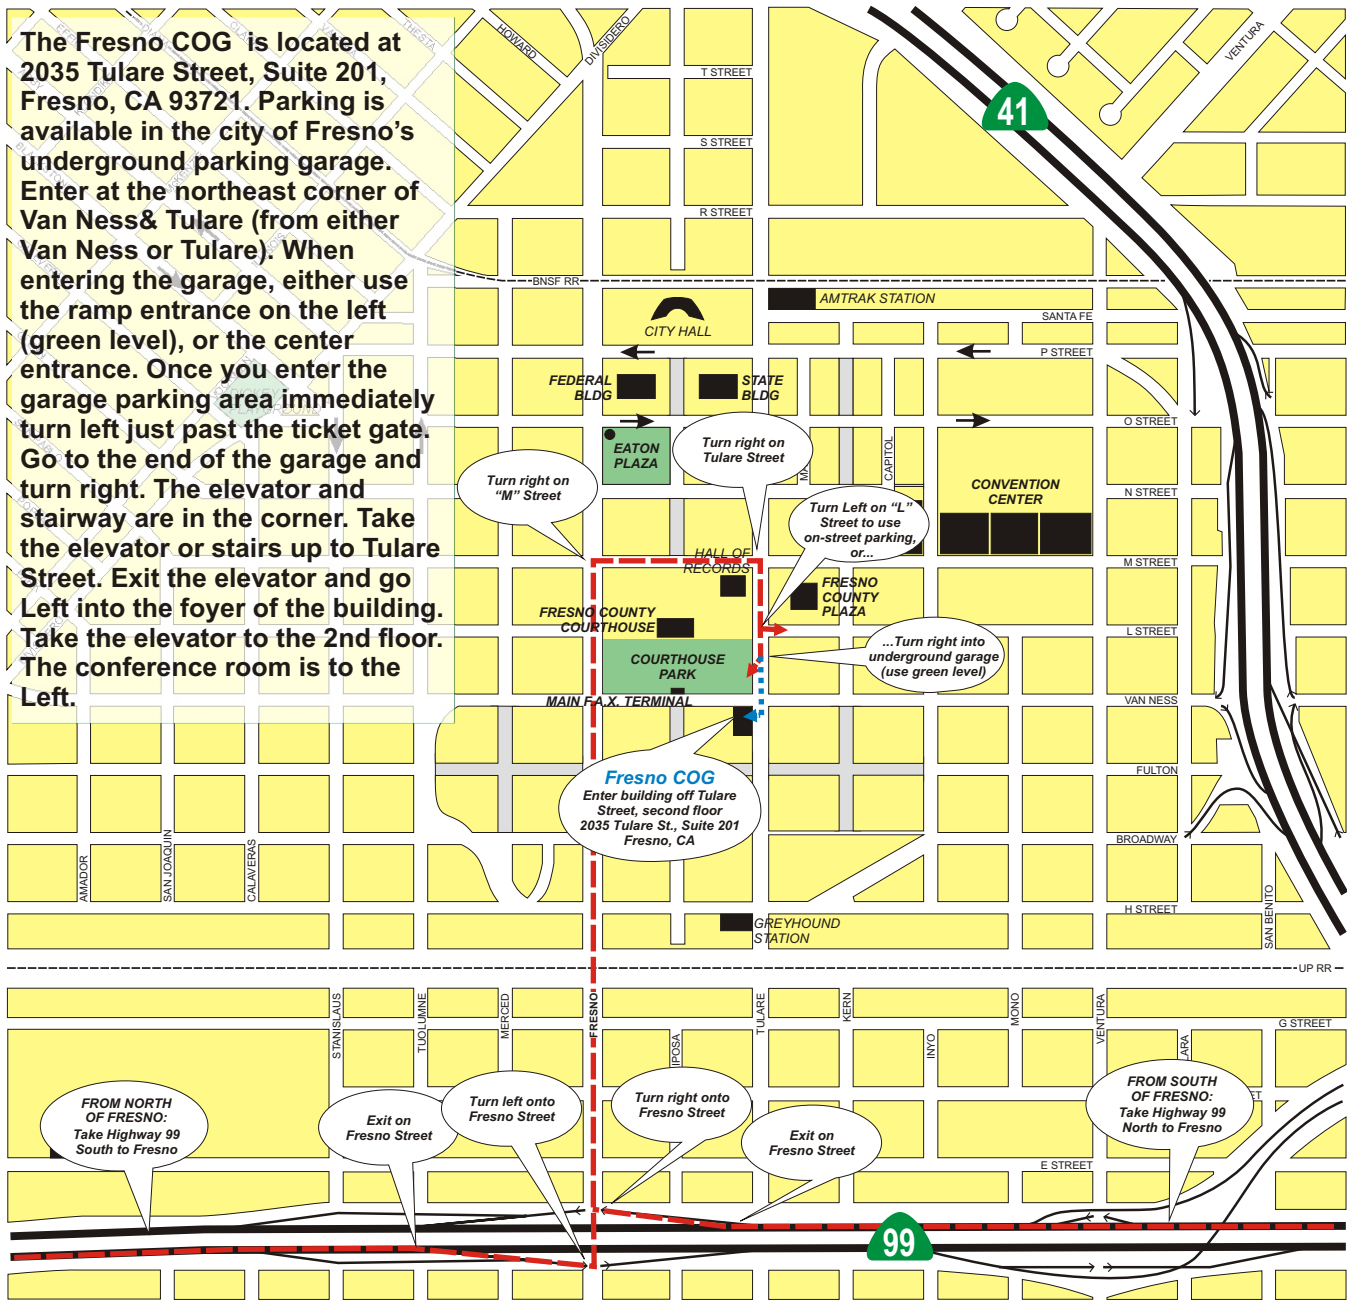

The Fresno COG is located at 2035 Tulare Street, Suite 201, Fresno, CA 93721. Parking is available in the city of Fresno's underground parking garage. Enter at the northeast corner of Van Ness & Tulare (from either Van Ness or Tulare). When entering the garage, either use the ramp entrance on the left (green level), or the center entrance. Once you enter the garage parking area immediately turn left just past the ticket gate. Go to the end of the garage and turn right. The elevator and stairway are in the corner. Take the elevator or stairs up to Tulare Street. Exit the elevator and go Left into the foyer of the building. Take the elevator to the 2nd floor. The conference room is to the Left.

Fresno COG
 Enter building off Tulare Street, second floor
 2035 Tulare St., Suite 201
 Fresno, CA

Directions to Fresno COG's office and Board Meetings

LEGEND

Park	One-way Traffic	
Major Public Building	Pedestrian Mall	Not to Scale