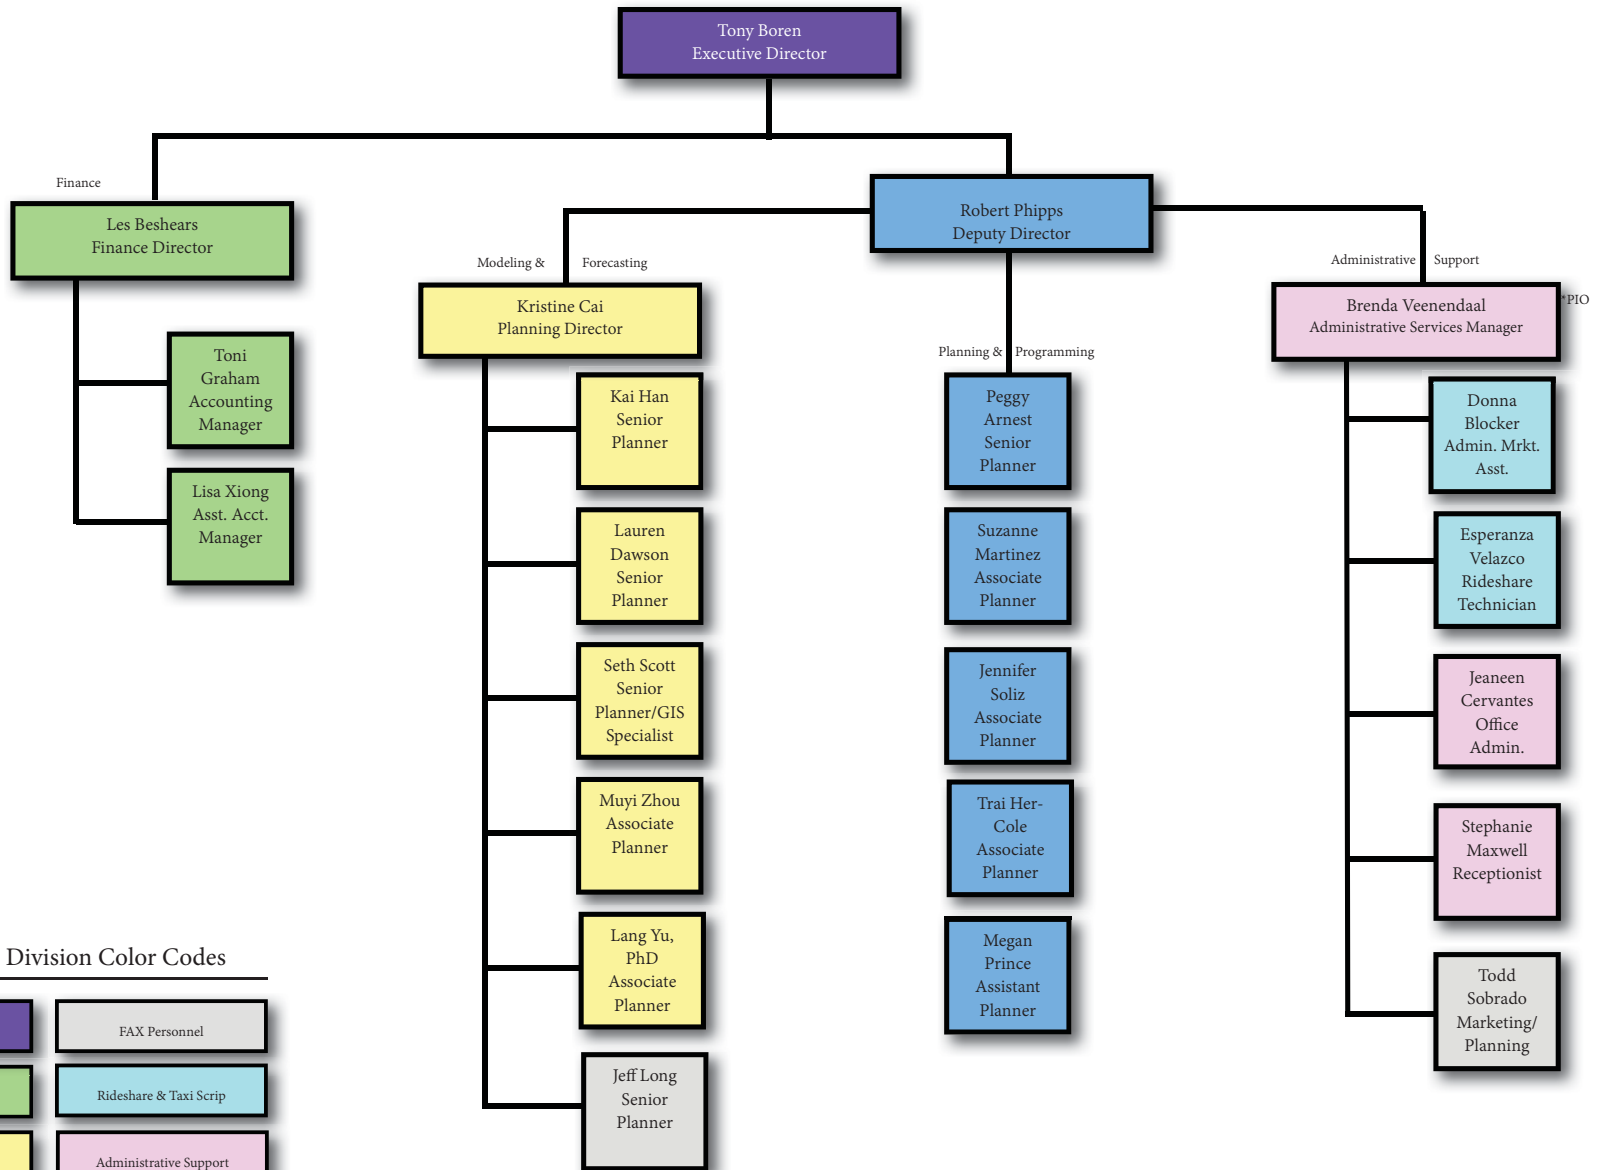

Exhibit 2 Fresno Council of Governments Staff Organizational Chart

Department / Division Color Codes

Policy & Legislation	FAX Personnel
Finance	Rideshare & Taxi Scrip
Modeling & Forecasting	Administrative Support
Planning & Programming	

NOTES
*PIO: Public Info. Officer